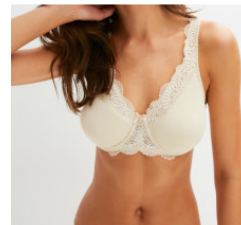

# Bra for women BPC collection beige, size 80C

Price	15.00€ <del>27.00€</del>
Model	6942030904764
SKU	6942030904764
Barcode	6942030904764
Brand	BPC collection
Availability	In Stock (3)
Price per unit	15.00€
Quantity per unit	gab.

Group	Attribute	Value
Color	Color	Beige