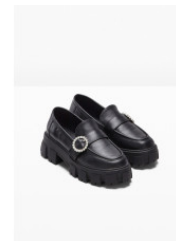

Dress shoes for women, Rainbow, black with buckle, size 36

Price	21.00€ 33.00€
Model	6971814034908
SKU	6971814034908
Barcode	6971814034908
Brand	Rainbow
Availability	In Stock (4)
Price per unit	21.00€
Quantity per unit	gab.

Group	Attribute	Value
Color	Color	Black