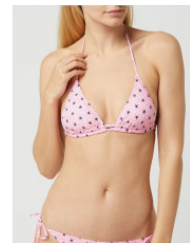

# Swimsuit for women Shiwi pink, set, size S

Price	17.00€ <del>37.00€</del>
Model	8717622994571
SKU	8717622994571
Barcode	8717622994571
Brand	Shiwi
Availability	In Stock (1)
Price per unit	17.00€
Quantity per unit	gab.

Group	Attribute	Value
Color	Color	Pink